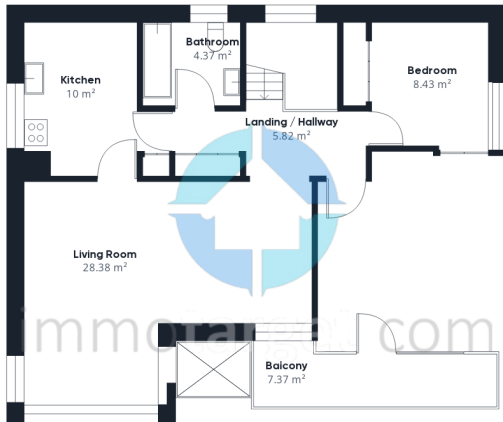

Floor 0 Building 1

Floor 1 Building 1

Floor 2 Building 1

Floor 0 Building 2

Floor 0 Building 3

**Approximate total area<sup>(1)</sup>**

239.45 m<sup>2</sup>

**Balconies and terraces**

7.37 m<sup>2</sup>

**Reduced headroom**

1.22 m<sup>2</sup>

(1) Excluding balconies and terraces

Reduced headroom

..... Below 1.5 m