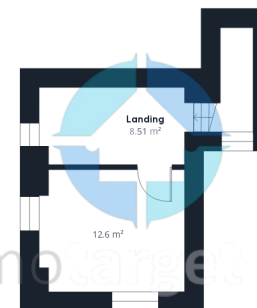

immotarget.com

Floor -1

immotarget.com

Floor 0

immotarget.com

Floor 1

immotarget.com

Floor 2

immotarget.com

Floor 3

Approximate total area⁽¹⁾

286.07 m²

Balconies and terraces

4.04 m²

Reduced headroom

6.55 m²

(1) Excluding balconies and terraces

Reduced headroom

..... Below 1.5 m