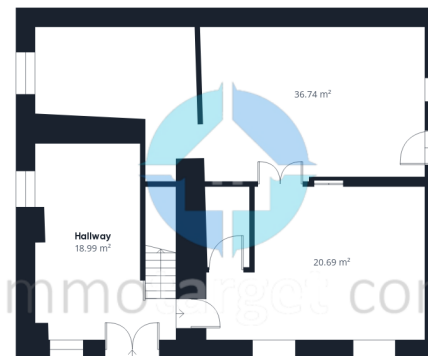

immotarget.com

Floor -1

immotarget.com

Floor 0

immotarget.com

Floor 1

immotarget.com

Floor 2

immotarget.com

Floor 3

Approximate total area⁽¹⁾

286.07 m²

Balconies and terraces

4.04 m²

Reduced headroom

6.55 m²

(1) Excluding balconies and terraces

Reduced headroom

..... Below 1.5 m