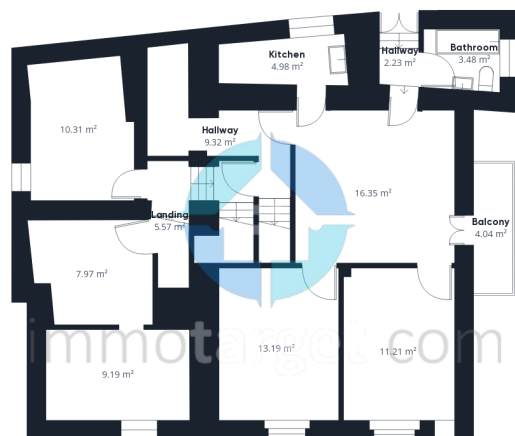

immotarget.com

Floor -1

immotarget.com

Floor 0

immotarget.com

Floor 1

immotarget.com

Floor 2

immotarget.com

Floor 3

Approximate total area⁽¹⁾

286.07 m²

Balconies and terraces

4.04 m²

Reduced headroom

6.55 m²

(1) Excluding balconies and terraces

Reduced headroom

..... Below 1.5 m