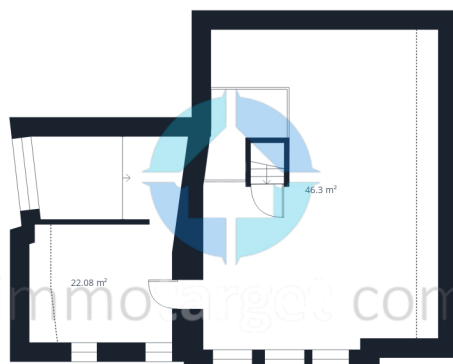

immotarget.com

Floor -1

immotarget.com

Floor 0

immotarget.com

Floor 1

immotarget.com

Floor 2

immotarget.com

Floor 3

Approximate total area⁽¹⁾

286.07 m²

Balconies and terraces

4.04 m²

Reduced headroom

6.55 m²